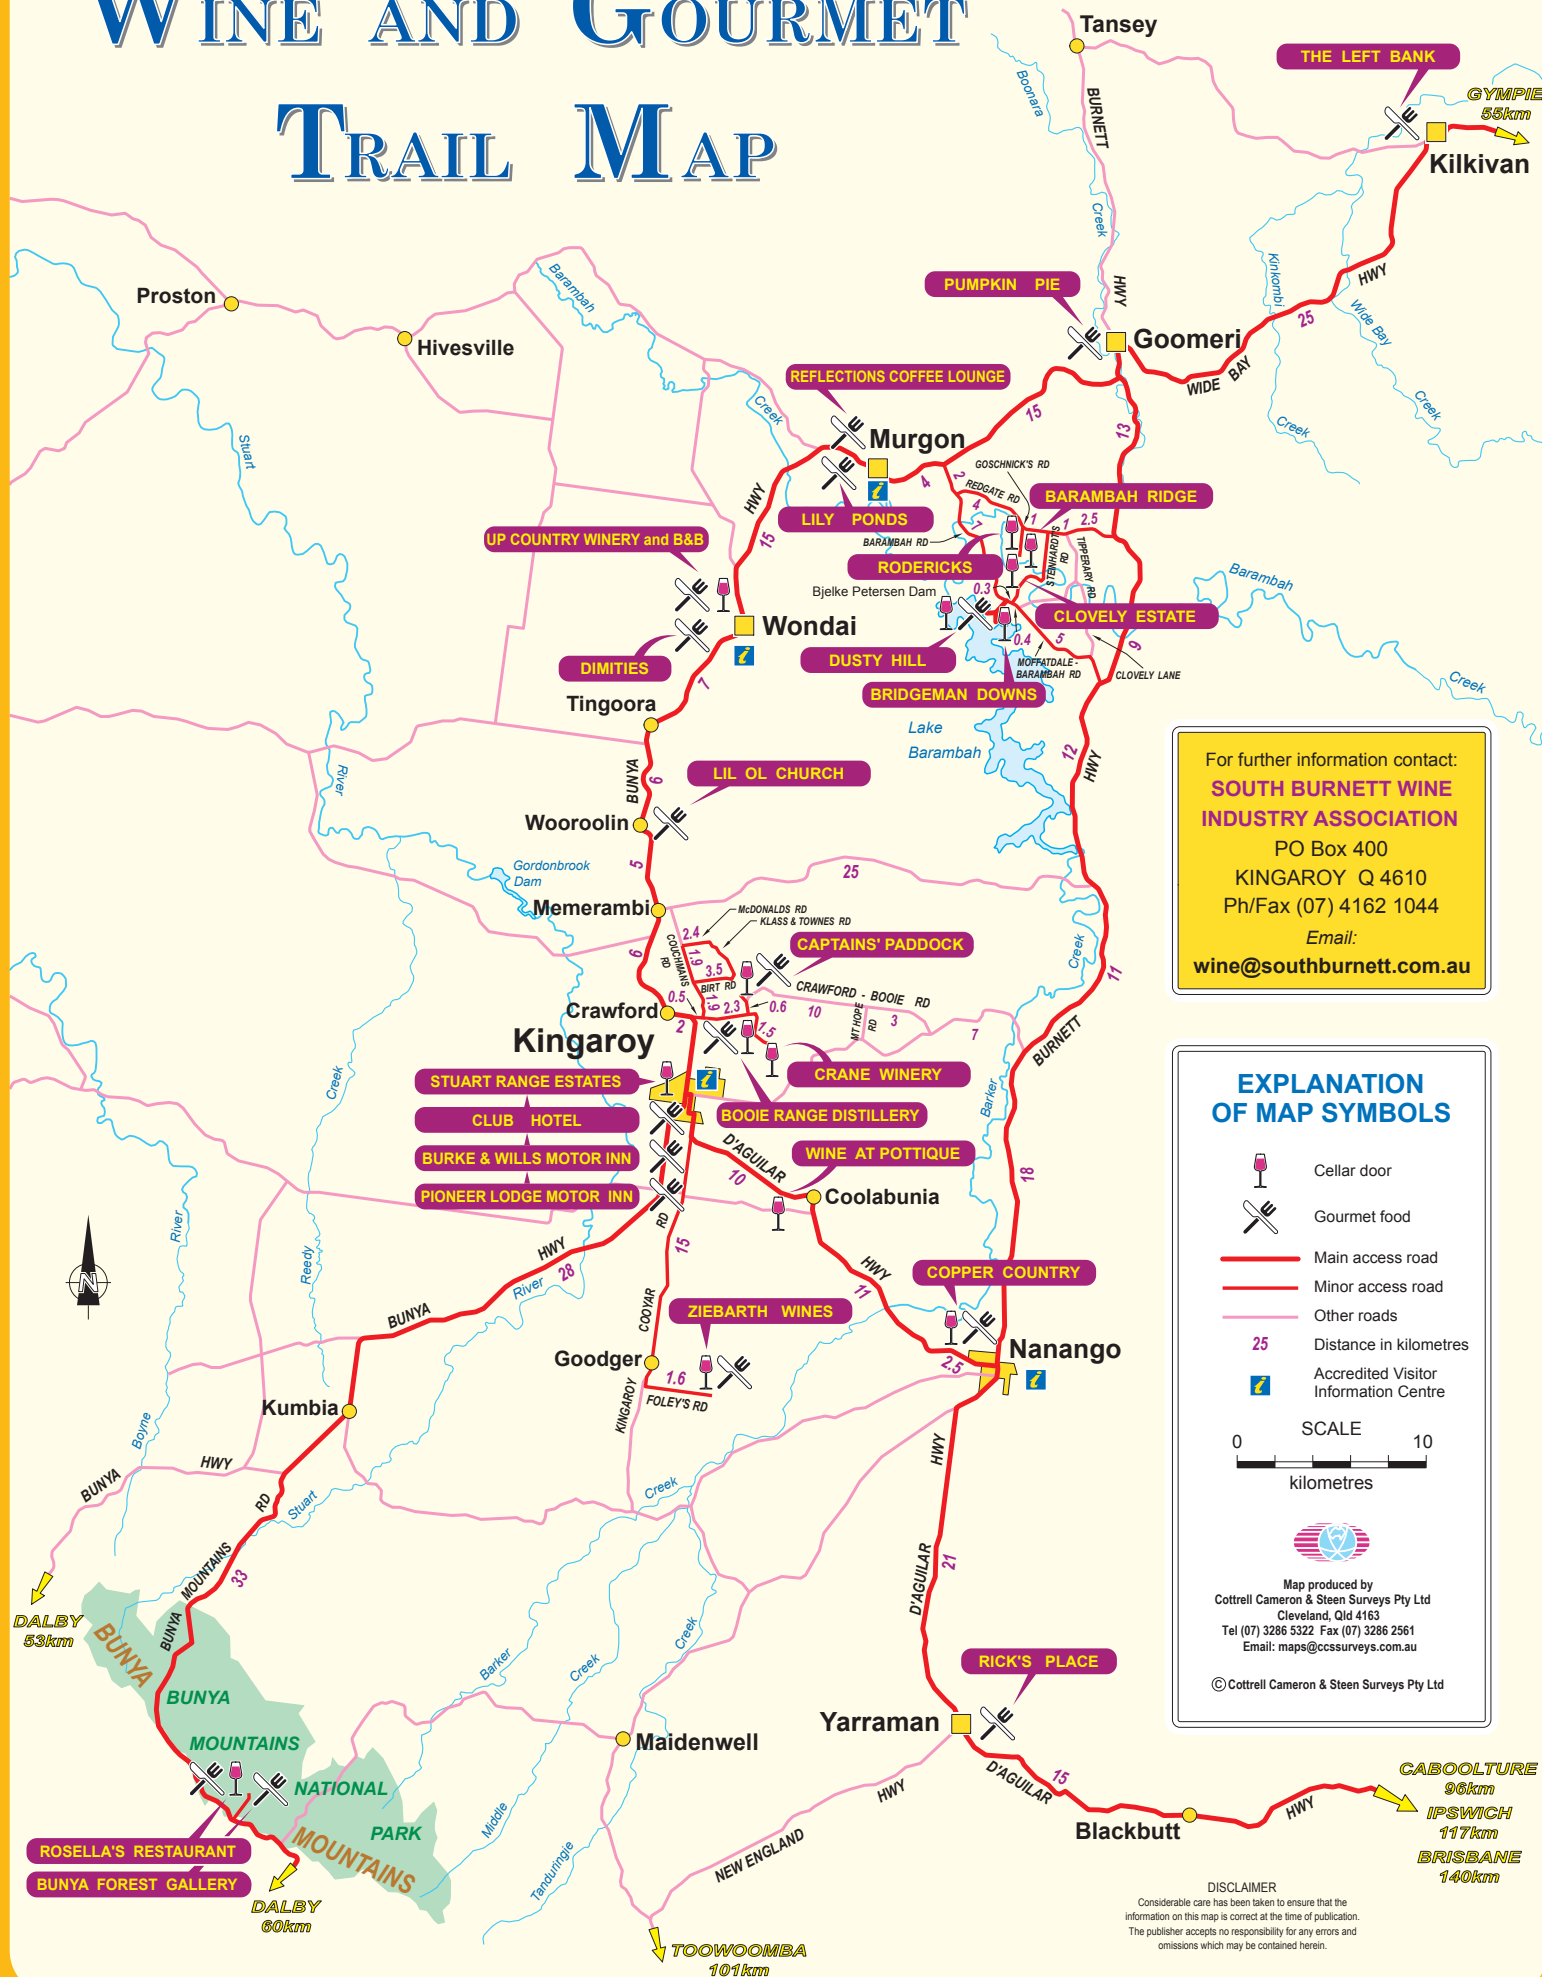

SOUTH BURNETT

WINE AND GOURMET

TRAIL MAP

For further information contact:
SOUTH BURNETT WINE INDUSTRY ASSOCIATION
PO Box 400
KINGAROY Q 4610
Ph/Fax (07) 4162 1044
Email: wine@southburnett.com.au

EXPLANATION OF MAP SYMBOLS

- Cellar door
- Gourmet food
- Main access road
- Minor access road
- Other roads
- Distance in kilometres
- Accredited Visitor Information Centre

SCALE

0 10
kilometres

Map produced by
Cottrell Cameron & Steen Surveys Pty Ltd
Cleveland, Qld 4163
Tel (07) 3286 5322 Fax (07) 3286 2561
Email: maps@ccssurveys.com.au
© Cottrell Cameron & Steen Surveys Pty Ltd